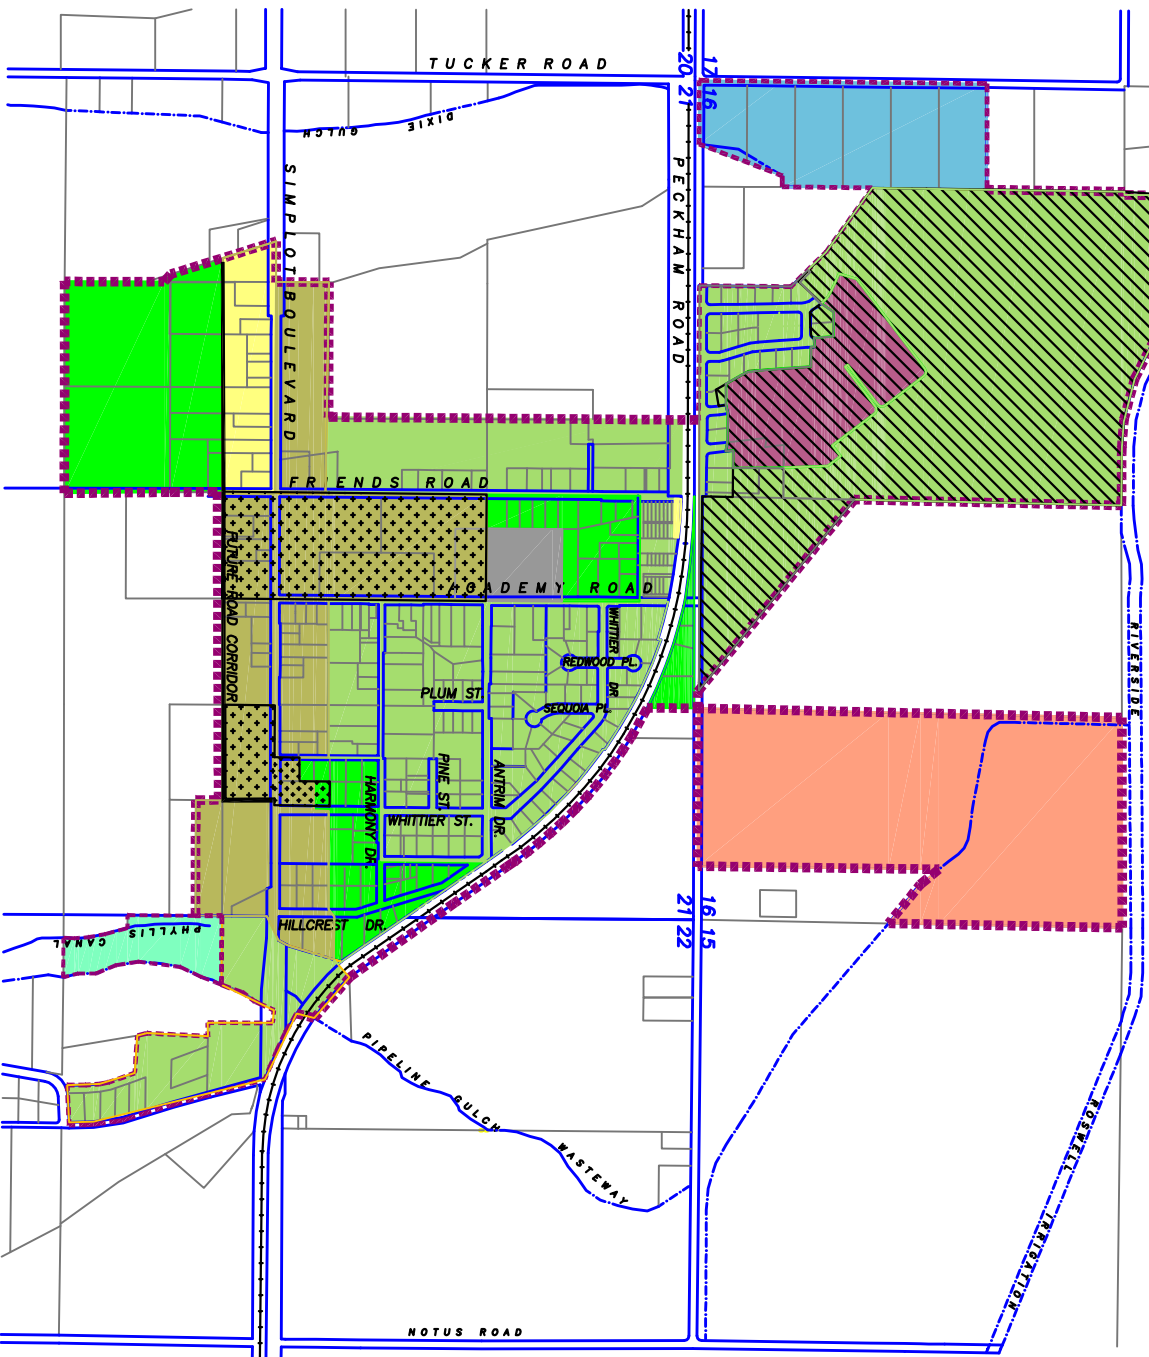

CITY OF GREENLEAF, IDAHO ZONING MAP

ADOPTED OCTOBER 25, 2006 BY CITY OF GREENLEAF
ORDINANCE NO. 205
AMMENDED BY ORDINANCE NO. 237

LEGEND

-  AGRICULTURAL
-  INDUSTRIAL
-  CBD
-  NC
-  R-1
-  R-3
-  R-5
-  R-12
-  AIRPARK COMMERCIAL
-  AIRPARK OVERLAY ZONE
-  CIVIC USE OVERLAY ZONE
-  CITY LIMITS